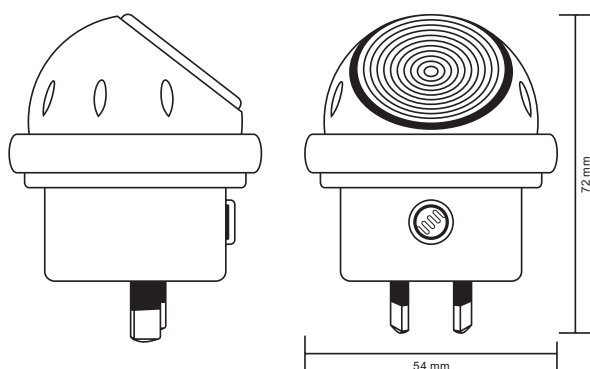

## Interior LED Wall Utility Night Light

### Product Features:

- Input voltage: 220-250V AC
- Inbuilt LED driver
- Automatically Turns on at dusk and off at dawn
- No batteries required
- Rotates through 360° to light any direction
- For indoor use only

<b>Part No.</b>	<b>NIGHT01</b>
<b>Description</b>	WALL INTERNAL LED PLUG IN NIGHTLIGHT 360D
<b>Kelvin</b>	6500K
<b>Lumens</b>	28lm
<b>Watt</b>	0.2W
<b>Weight</b>	0.08kg
<b>Box</b>	28x21x13.5cm
<b>Carton QTY</b>	12/96